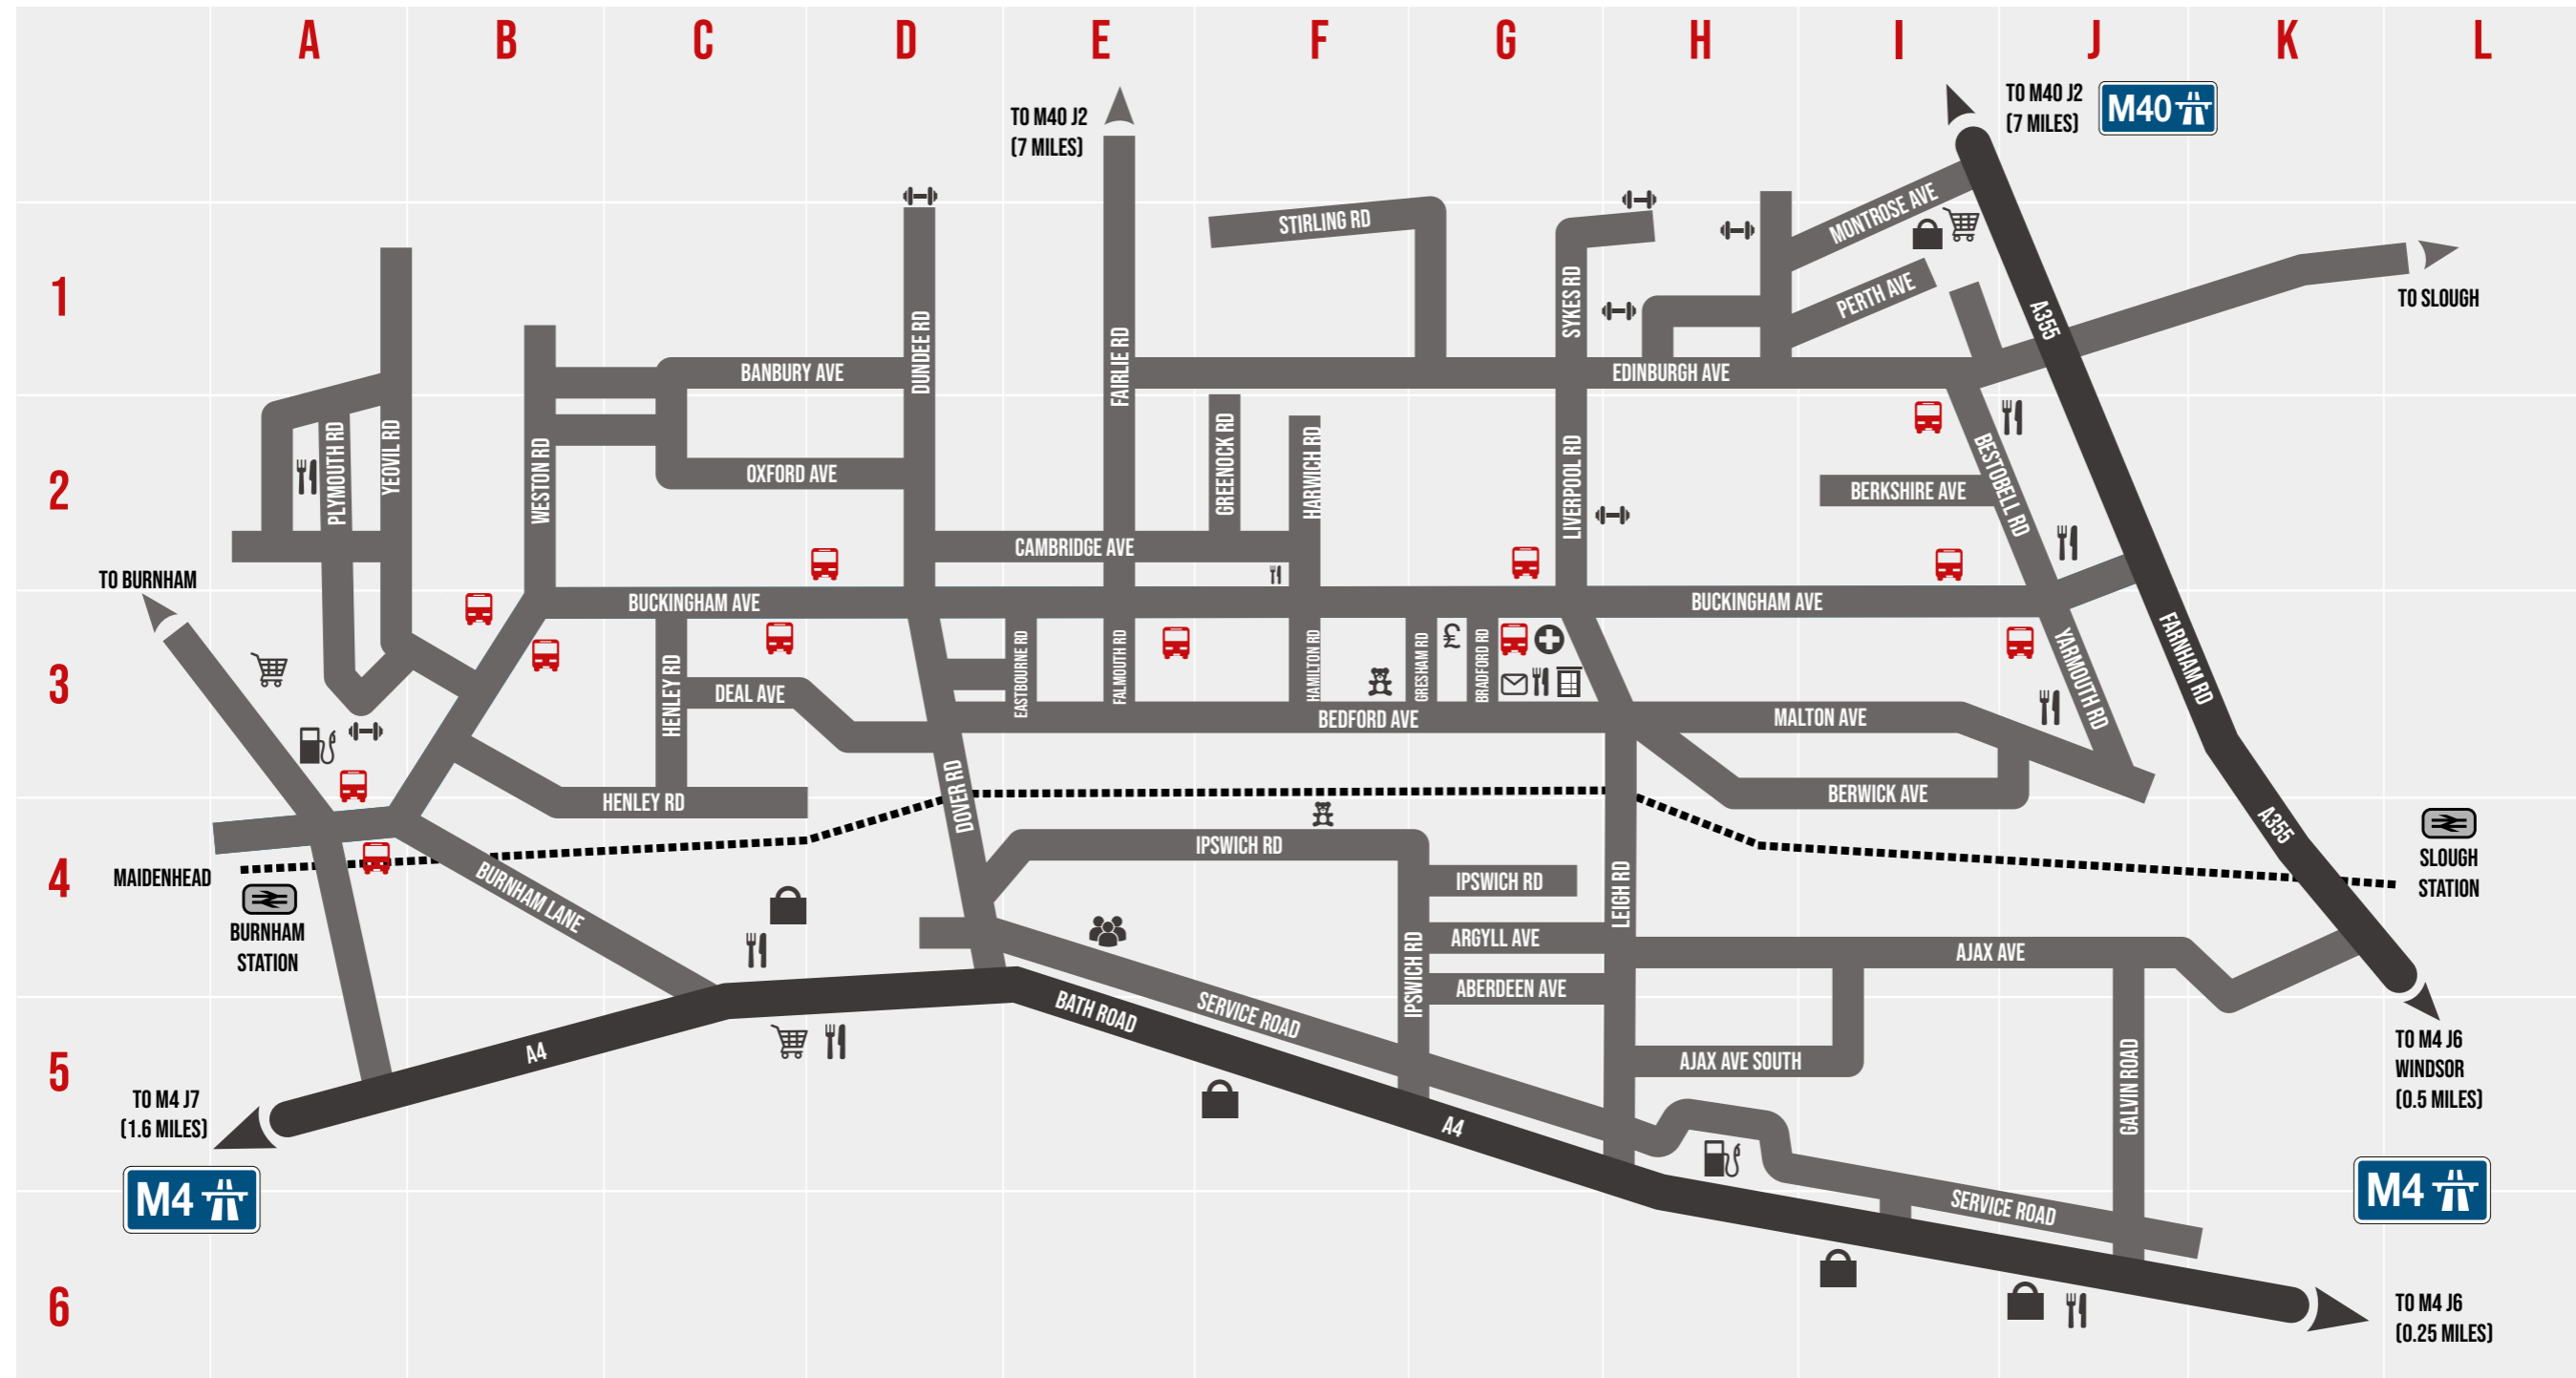

SLOUGH TRADING ESTATE MAP

- Supermarket
- Food & Drink
- Health and Fitness
- Petrol Station
- Nursery
- Bank
- Post Office
- Health Centre
- Meeting Room
- Shopping
- Bus Stop
- Hotel

- **FOOD & DRINK**
- A2 Priestley Bakers
- C4 McDonald's (Drive-Thru)
- D5 Marks & Spencer Food Hall
- F2 Subway
- G3 Ann's Pantry, Café Café, Costa Coffee, Greggs, Papa John's, The Renaissance, WOKHEi, Wrapsta
- J2 KFC (Drive-Thru)
- J2 McDonald's (Drive-Thru)
- J3 Priestley Bakers
- J6 Costa Coffee (Drive-Thru)

- **SHOPPING**
- C4 Argos, B&Q, Boots, Carpet Right, Furniture Village, Mothercare, Next, New Look, Tapi Carpets
- F5 PC World, Currys, Decathlon, Dunelm
- I1 B&M Stores, Iceland, Sainsbury's
- I6 Matalan
- J6 DFS, Harveys Furniture, Oak Furnitureland, SCS, Smyths Toys, Sofology, The Range, Wren Kitchens

- **BANKS**
- G3 Lloyds, Natwest
- **HOTEL**
- G3 Premier Inn