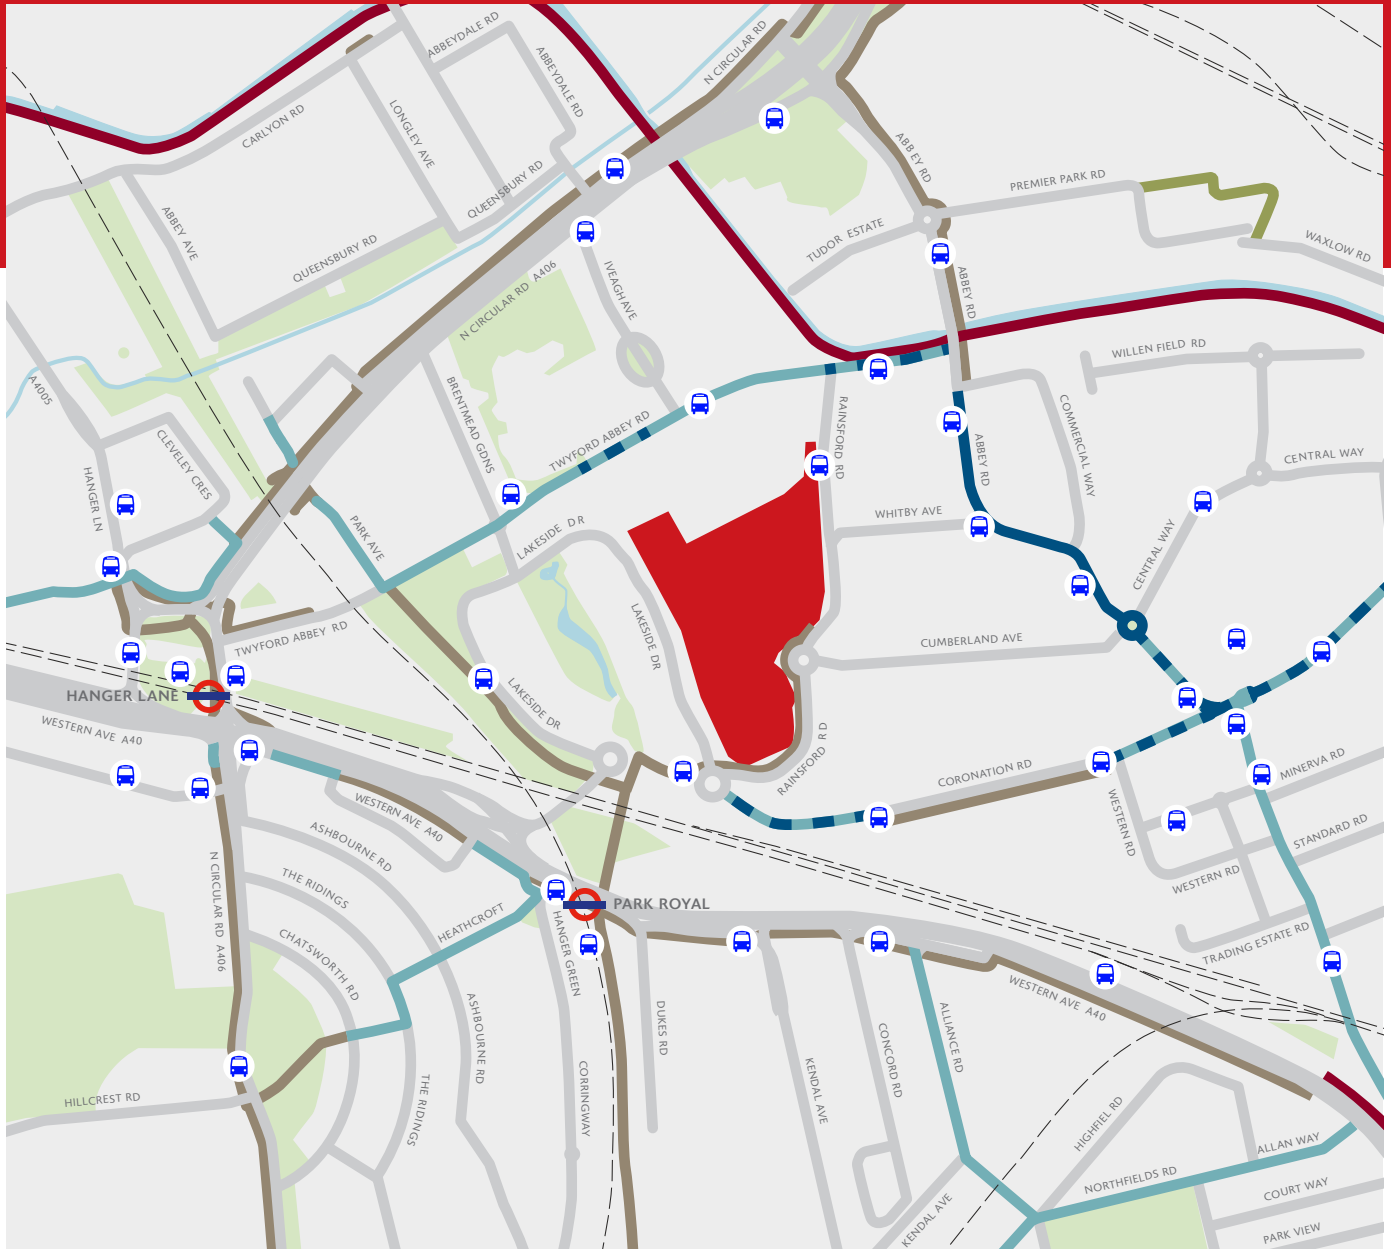

THE ULTRA-LOW EMISSION ZONE (ULEZ) IN LONDON HAS CHANGED...

HAVE YOU CONSIDERED ALTERNATIVE COMMUTING METHODS?

CYCLE PATHS

- Strategic Cycle Network
- On Road Cycle Lane
- Off Road Cycle Lane
- Roads Considered Suitable For Cyclists
- Private Cycleways

PUBLIC TRANSPORT

- Bus Stop
- London Underground

SEGRO SITE

- Origin Business Park